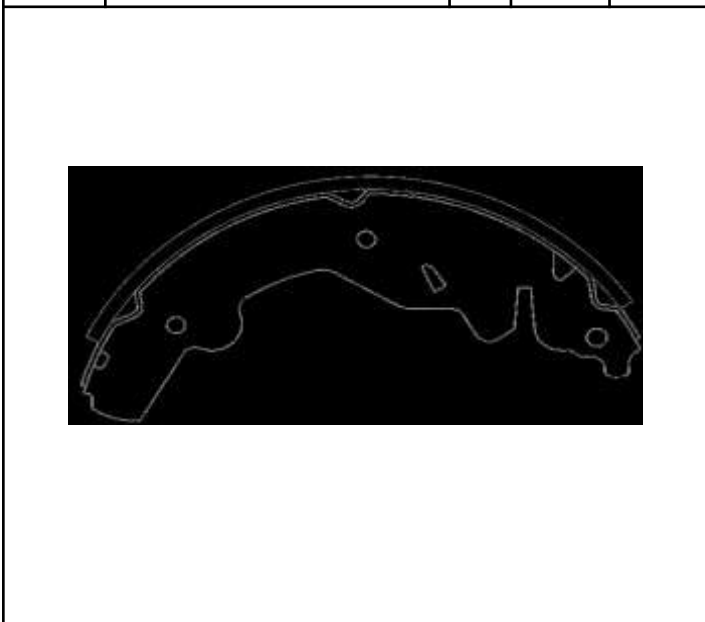

HSB NO.	MODEL	LO.	Radius	Width
HS1008	KIA SPORTAGE	R	124.5	55.0