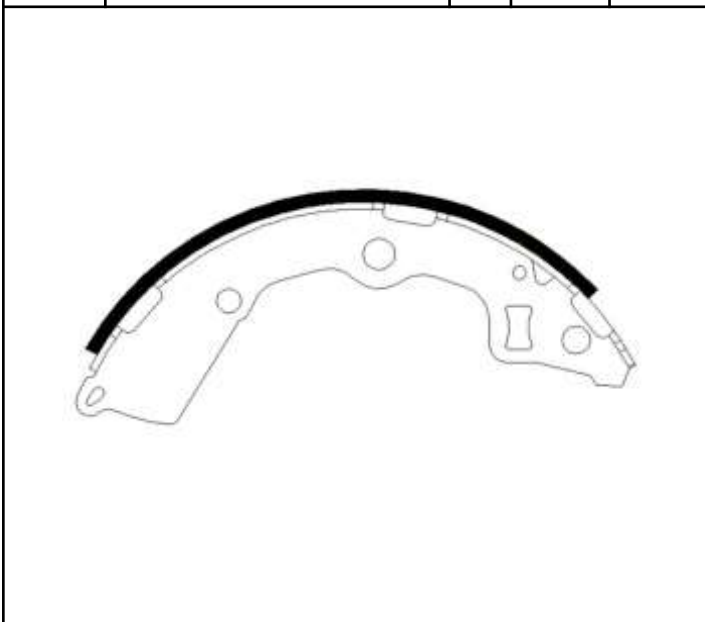

HSB NO.	MODEL	LO.	Radius	Width
HS1020	KIA MORNING	R	89.7	30.0

HSB NO.	MODEL	LO.	Radius	Width
HS1021	KIA NEW PRIDE	R	101.3	29.5