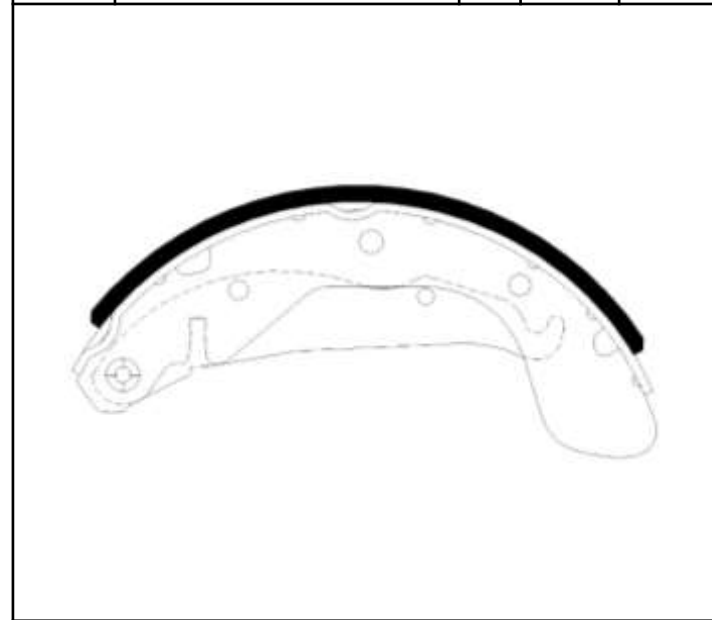

HSB NO.	MODEL	LO.	Radius	Width
HS2005	DAEWOO N/ESPERO/CIELO/NUBIRA I, II/LANOS	R	99.7	45.0