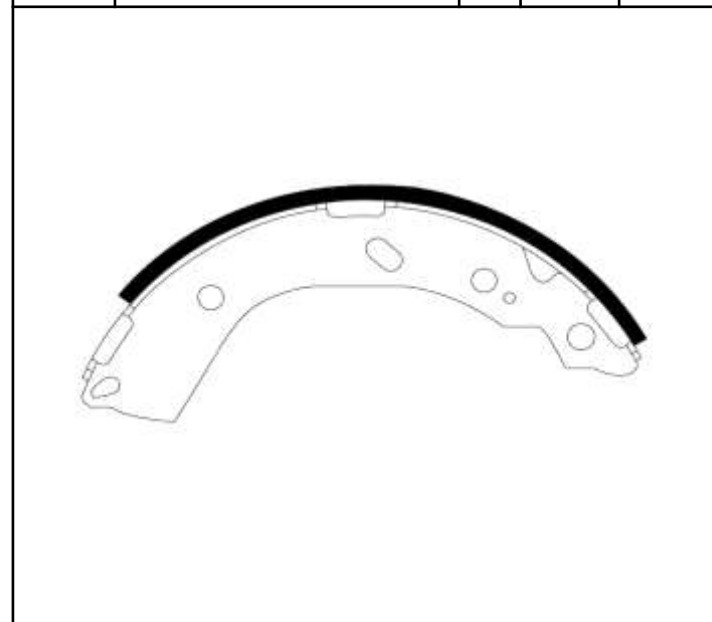

HSB NO.	MODEL	LO.	Radius	Width
HS0016	HYUNDAI CLICK-7	R	89.1	30.7