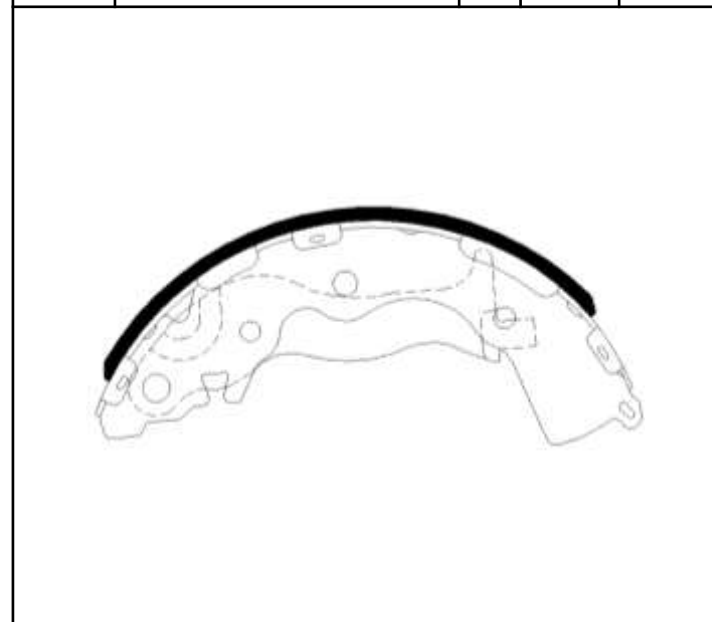

HSB NO.	MODEL	LO.	Radius	Width
HS1020	KIA MORNING	R	89.7	30.0

HSB NO.	MODEL	LO.	Radius	Width
HS1021	KIA NEW PRIDE	R	101.3	29.5