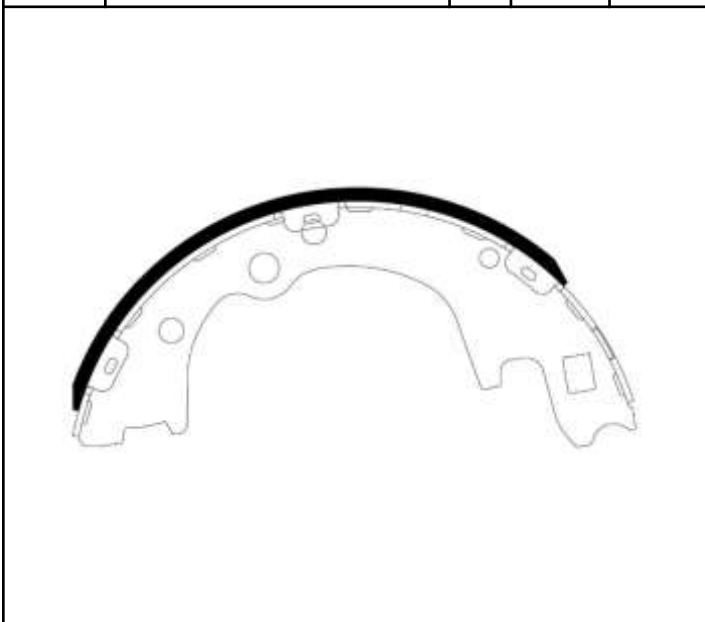

HSB NO.	MODEL	LO.	Radius	Width
HS0015	HYUNDAI PORTER 2, KIA BONGO 3	R	109.7	55.0