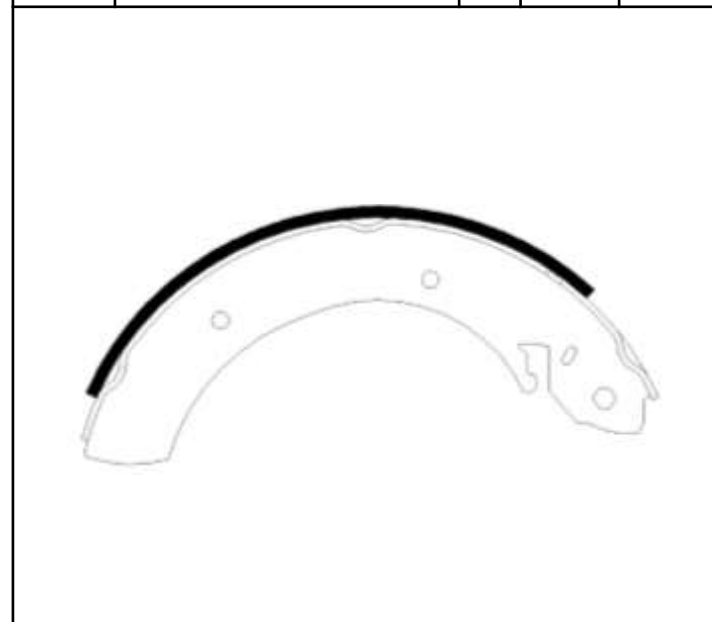

HSB NO.	MODEL	LO.	Radius	Width
HS0012	HYUNDAI GRACE(OLD)/GRACE(NEW)/ GALLOPER	R	126.7	55.4