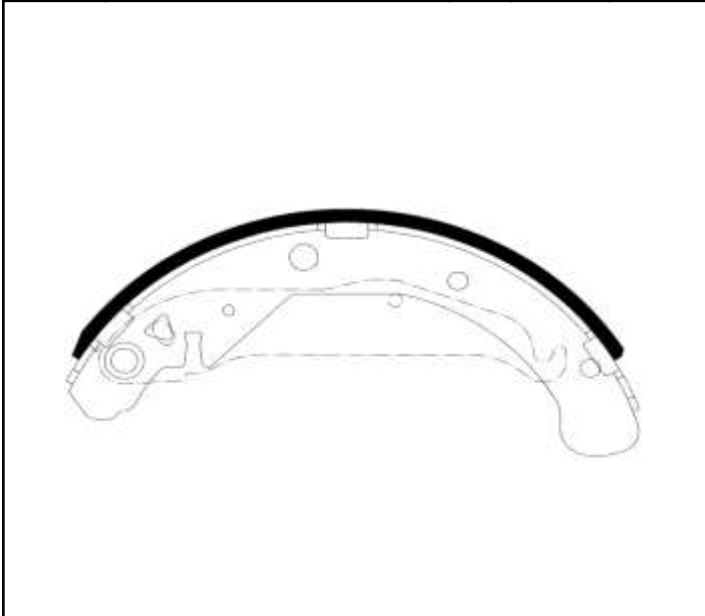

HSB NO.	MODEL	LO.	Radius	Width
HS2010	DAEWOO MAGNUS	R	XXX	40.0

HSB NO.	MODEL	LO.	Radius	Width
HS3001	SM-3	R	XXX	35.0