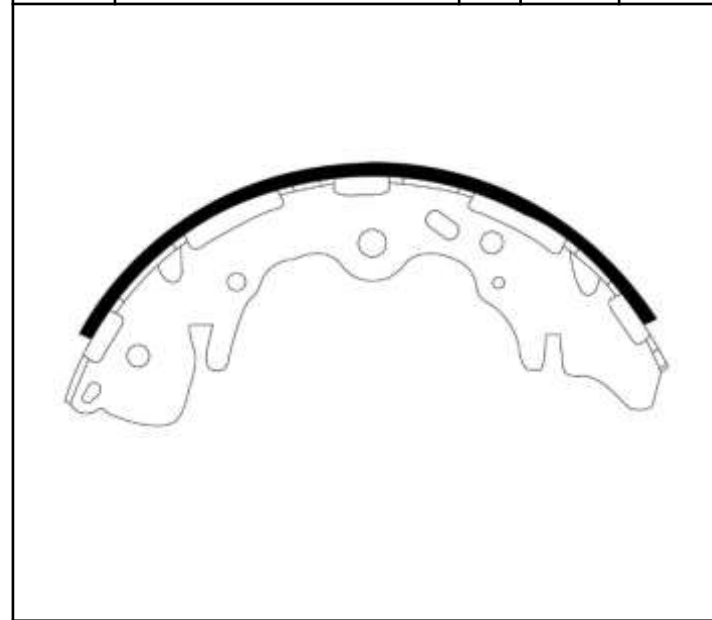

HSB NO.	MODEL	LO.	Radius	Width
HS0010	HYUNDAI STAREX(NEW) 03.04 STAREX(NEW)	R	147.2	51.5