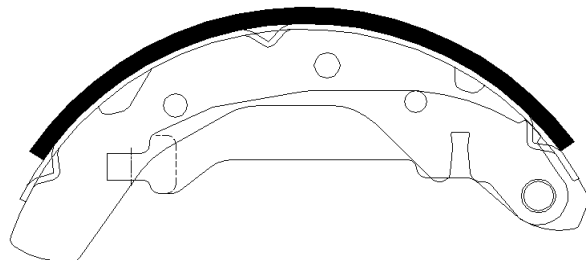

HSB NO.	MODEL	LO.	Radius	Width
HS1020	KIA MORNING	R	89.7	30.0

HSB NO.	MODEL	LO.	Radius	Width
HS1021	KIA NEW PRIDE	R	101.3	29.5

HSB NO.	MODEL	LO.	Radius	Width
HS1022	KIA CANIVAL 2 04"	R	147.5	51.2

HSB NO.	MODEL	LO.	Radius	Width
HS2001	DAEWOO TICO	R	90.0	30.0