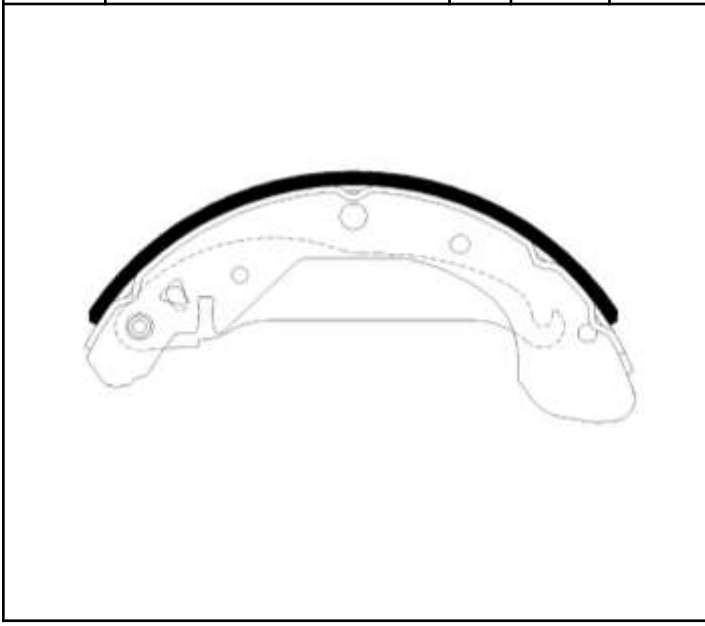

HSB NO.	MODEL	LO.	Radius	Width
HS2008	DAEWOO REZZO	R	114.7	50.0

HSB NO.	MODEL	LO.	Radius	Width
HS2009	DAEWOO KALOS	R	99.6	35.0