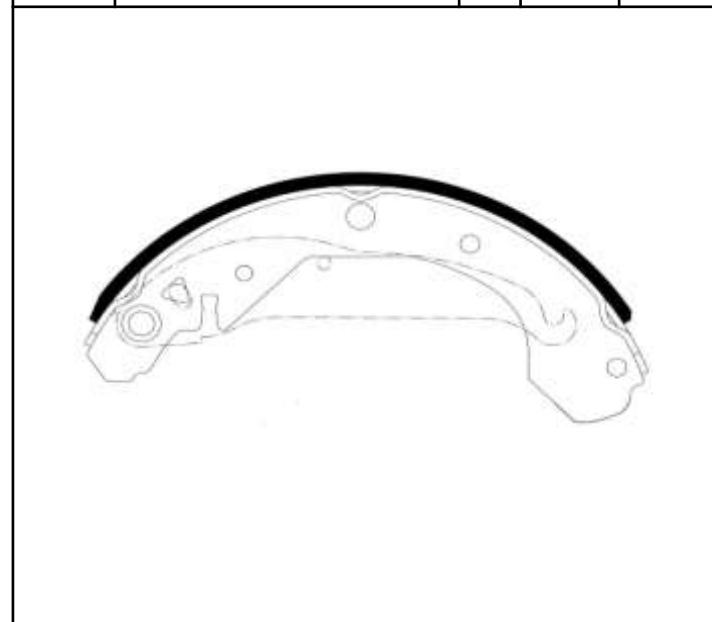

HSB NO.	MODEL	LO.	Radius	Width
HS2007	DAEWOO LEGANZA/NUBIRA DOHC	R	114.7	50.0