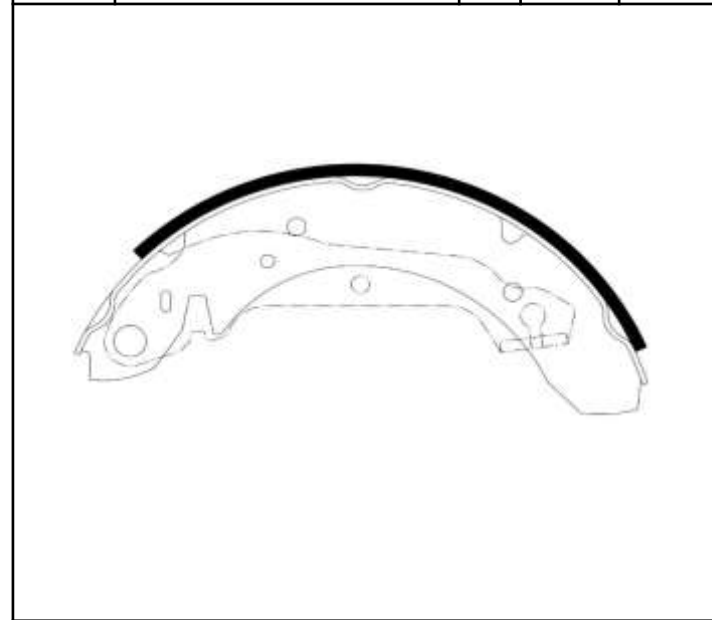

HSB NO.	MODEL	LO.	Radius	Width
HS0006	HYUNDAI SONATA I, II/SANTAMO/ CARSTAR/SONATA/STELLA	Rr	114.0	42.0