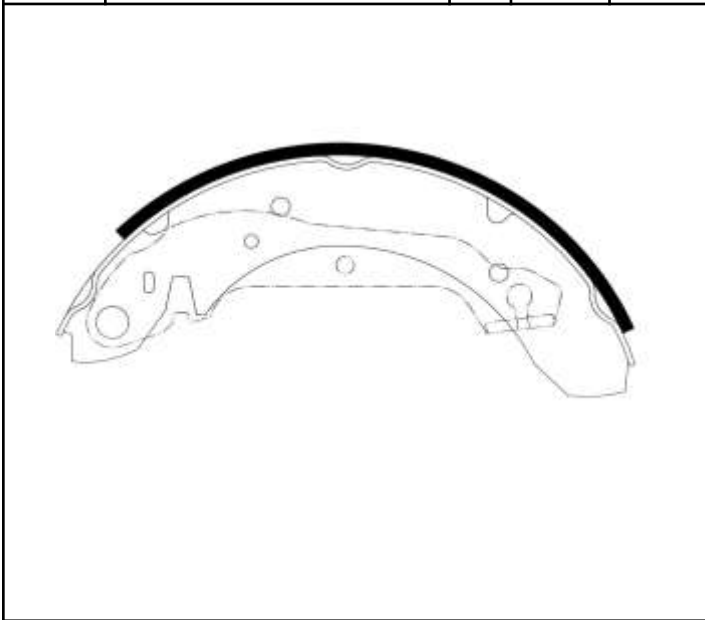

HSB NO.	MODEL	LO.	Radius	Width
HS0005	HYUNDAI SONATA/STELLA	Rr	114.0	42.0