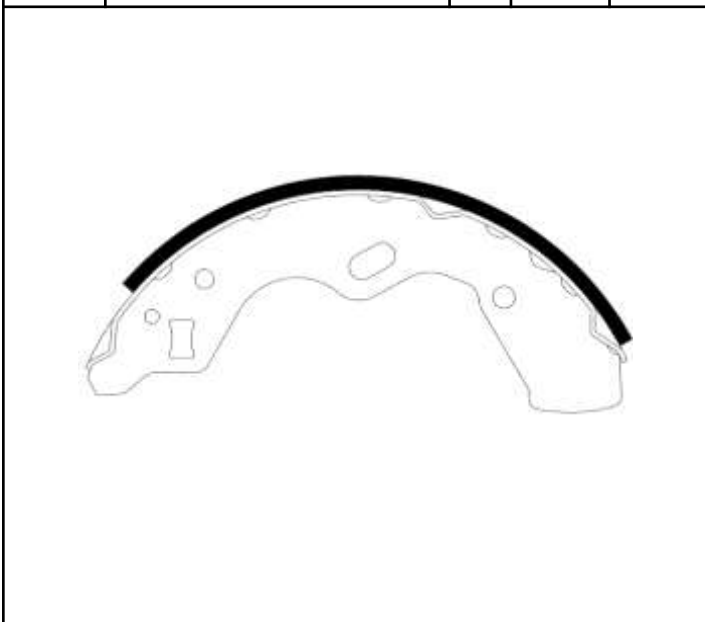

HSB NO.	MODEL	LO.	Radius	Width
HS1016	KIA AVELLA	R	100.0	30.0

HSB NO.	MODEL	LO.	Radius	Width
HS1017	HYUNDAI SANTAFE	R	125.5	45.0