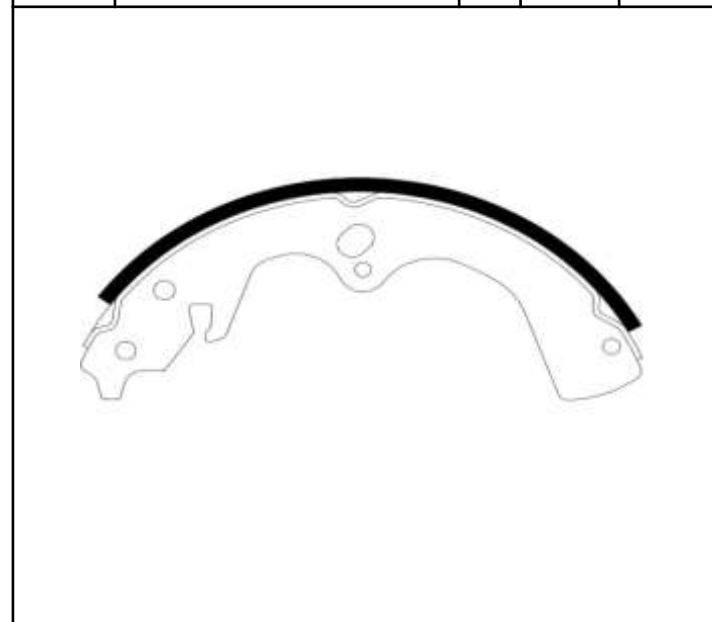

HSB NO.	MODEL	LO.	Radius	Width
HS1007	KIA CREDOS/CREDOS II/CARENS I, II/SPECTRA	R	114.3	30.0

HSB NO.	MODEL	LO.	Radius	Width
HS1008	KIA SPORTAGE	R	124.5	55.0

HSB NO.	MODEL	LO.	Radius	Width
HS1009	KIA N/SPORTAGE/ROCSTAR R2/RETONA	R	128.8	45.0