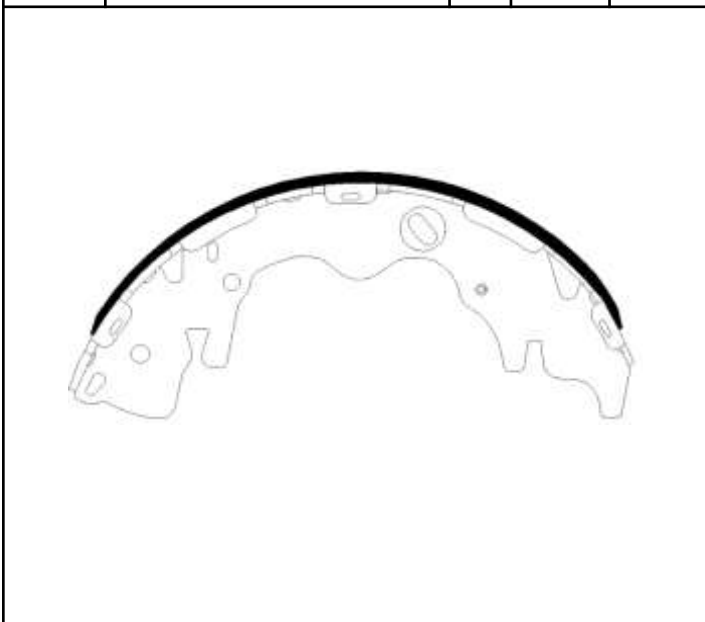

HSB NO.	MODEL	LO.	Radius	Width
HS0019	HYUNDAI GRAND STAREX	R		51.0