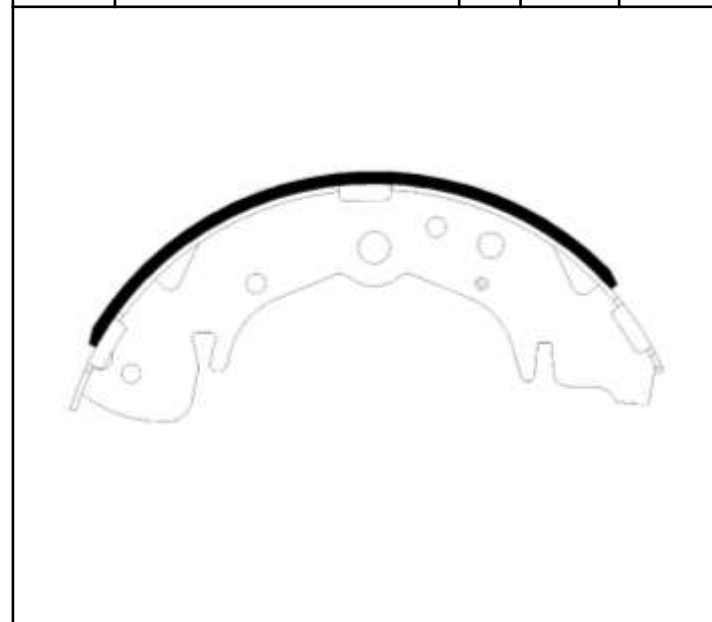

HSB NO.	MODEL	LO.	Radius	Width
HS1016	KIA AVELLA	R	100.0	30.0

HSB NO.	MODEL	LO.	Radius	Width
HS1017	HYUNDAI SANTAFE	R	125.5	45.0