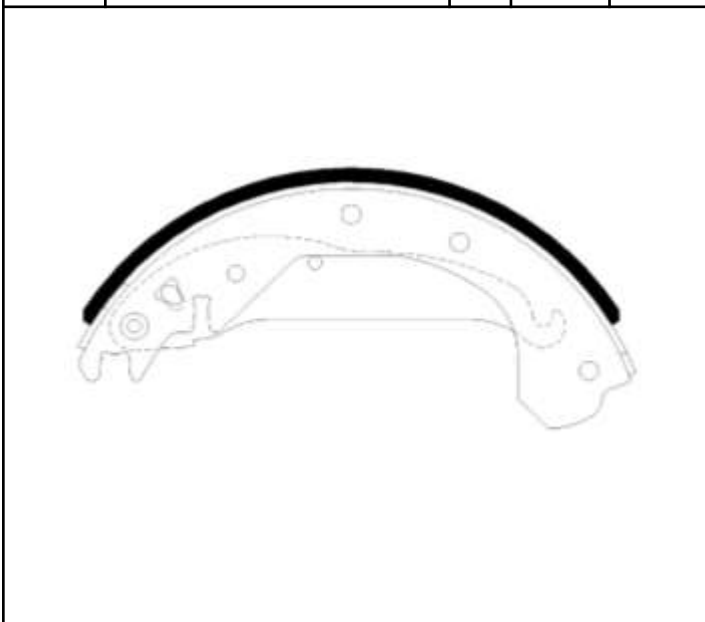

HSB NO.	MODEL	LO.	Radius	Width
HS2006	DAEWOO PRINCE/ROYAL/BROUGHAM	R	114.7	50.0