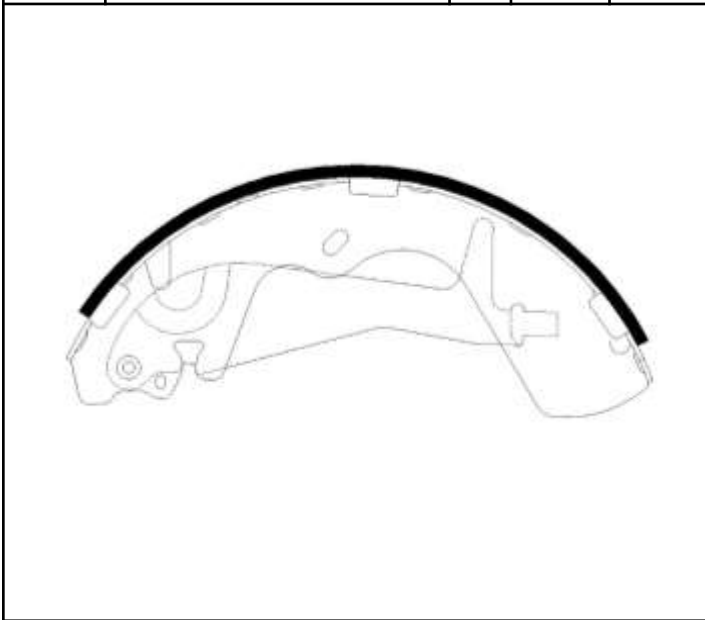

HSB NO.	MODEL	LO.	Radius	Width
HS0009	HYUNDAI STAREX (~ 02.11) GALLOPER II	Rr	135.5	52.0