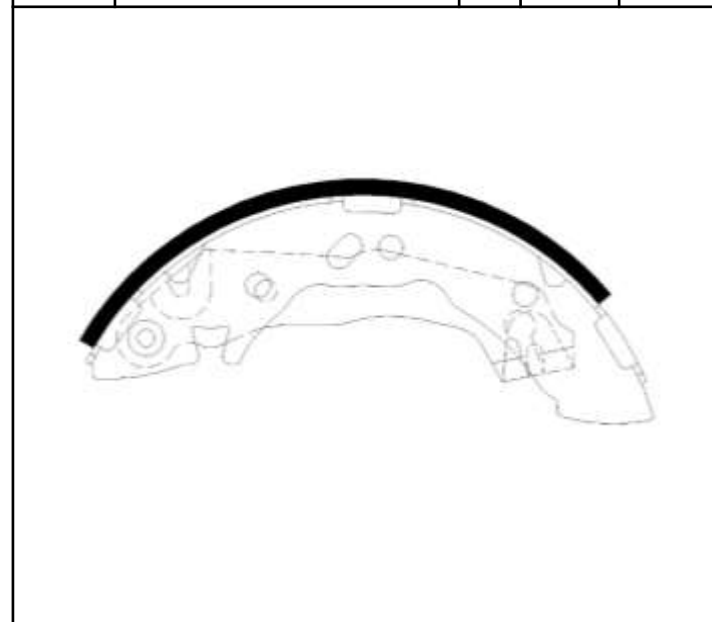

HSB NO.	MODEL	LO.	Radius	Width
HS0008	HYUNDAI ATOZ/BISTO KIA MORNING	Rr	89.1	30.0