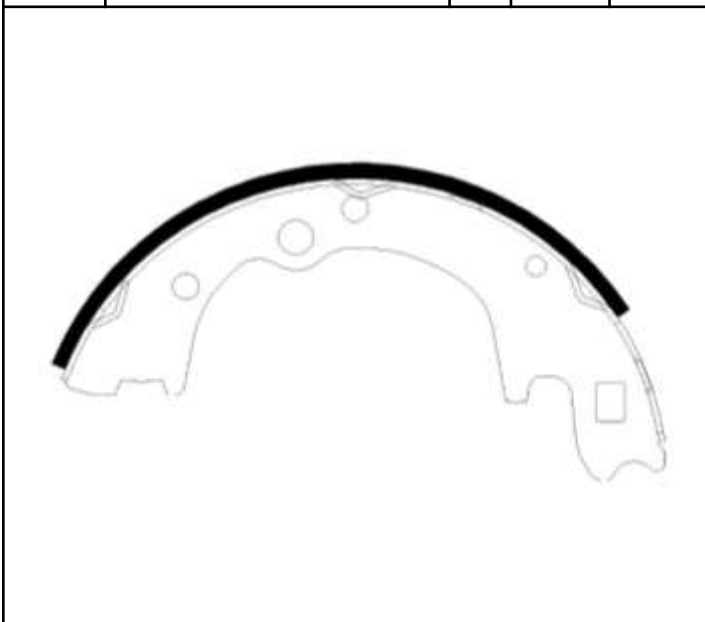

HSB NO.	MODEL	LO.	Radius	Width
HS0011	HYUNDAI PORTER(OLD)/PORTER(NEW)	Rr	109.7	45.0