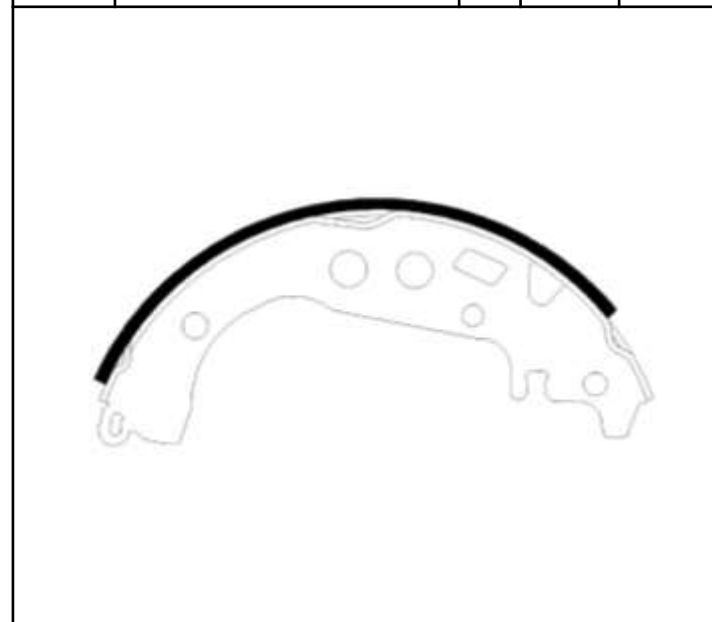

HSB NO.	MODEL	LO.	Radius	Width
HS5001	PEUGEOT 206	R	90.0	30.2

HSB NO.	MODEL	LO.	Radius	Width
HS5002	PEUGEOT 405	R	113.0	40.0

HSB NO.	MODEL	LO.	Radius	Width
HS5003	LANCER S778	R	100.3	30.0

HSB NO.	MODEL	LO.	Radius	Width
HS5004	TOYOTA COROLLA S753, S832	R	99.3	30.0