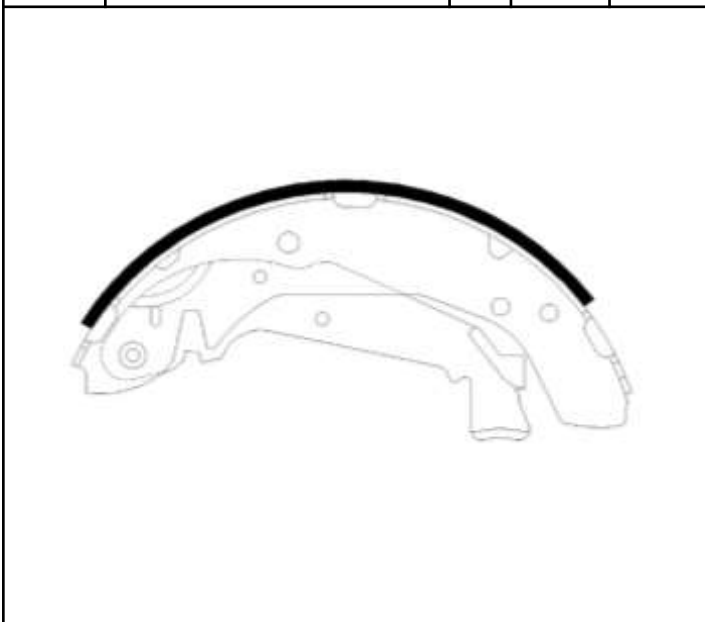

HSB NO.	MODEL	LO.	Radius	Width
HS0007	HYUNDAI EF SONATA/OPTIMA/LAVITA	Rr	114.0	42.0