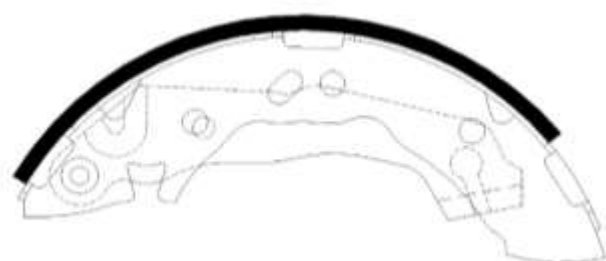

HSB NO.	MODEL	LO.	Radius	Width
HS0001	HYUNDAI EXCEL/VERNA/SCOUPE	Rr	89.4	35.0

HSB NO.	MODEL	LO.	Radius	Width
HS0002	HYUNDAI VERNA(NEW)/ELANTRA/AVANTE	Rr	101.0	36.0

HSB NO.	MODEL	LO.	Radius	Width
HS0003	HYUNDAI ACCENT	Rr	89.2	30.0